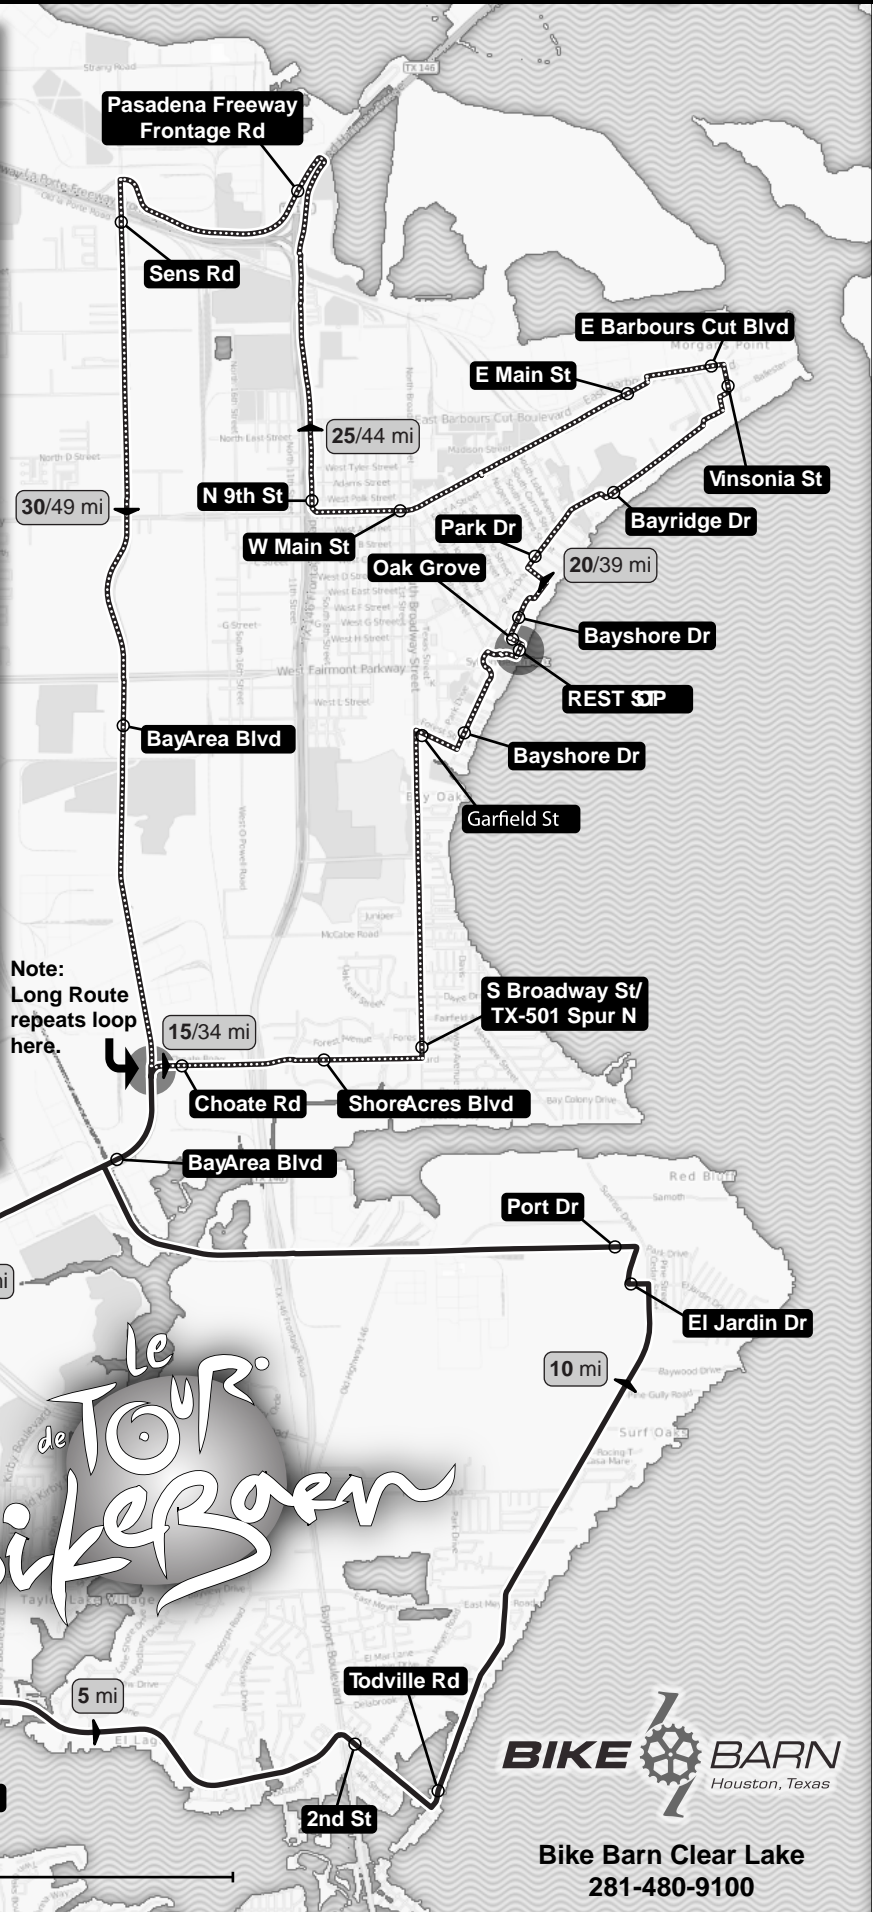

40-mile	Direction	59-mile
0.0 mi	- START BIKE BARN	
0.0 mi	- Turn right onto Moon Rock Dr	
0.1 mi	- Continue onto Cyberonics Blvd/Skywalker Dr	
0.4 mi	- Turn left onto Space Center Blvd	
3.1 mi	- Turn left onto E NAS Pkwy	
6.6 mi	- Continue onto 2nd St	
7.3 mi	- Turn left onto Todville Rd	
10.6 mi	- Turn left onto El Jardin Dr	
10.9 mi	- Turn left onto Port Dr	
14.2 mi	- Turn right onto Bay Area Blvd	
14.9 mi	- Turn right onto Choate Rd	→33.4 mi
15.5 mi	- Continue onto Shore Acres Blvd	34.0 mi
16.5 mi	- Turn left onto S Broadway St/TX-501 Spur N	35.0 mi
18.4 mi	- Turn right onto Garfield St	36.9 mi
18.6 mi	- Turn left onto Bayshore Dr	37.1 mi
19.2 mi	- Turn right to stay on N Bayshore Dr	37.7 mi
19.3 mi	- REST STOP	37.8 mi
19.6 mi	- Turn right onto N Bayshore Dr	38.1 mi
20.0 mi	- Continue onto Oak Grove	38.5 mi
20.1 mi	- Turn right onto Park Dr	38.6 mi
20.5 mi	- Continue onto Bayridge Rd	39.0 mi
21.7 mi	- Turn right to stay on Bayridge Rd	40.2 mi
21.8 mi	- Turn left onto Vinsonia St	40.3 mi
21.9 mi	- Turn left onto E Barbours Cut Blvd	40.4 mi
22.4 mi	- Turn left toward E Main St	40.9 mi
22.4 mi	- Turn right onto E Main St	40.9 mi
23.5 mi	- Turn left onto E Main St	42.0 mi
24.5 mi	- Turn right onto N 9th St	43.0 mi
26.6 mi	- Slight left onto Pasadena Freeway Frontage Rd	45.1 mi
27.8 mi	- Keep right onto exit ramp	46.3 mi
28.1 mi	- Turn left onto Sens Rd	46.6 mi
30.0 mi	- Continue onto Bay Area Blvd	48.5 mi
33.4 mi	- For long route turn left on Choate Rd .....	
37.0 mi	- Turn left onto Park Shadows Trail	55.5 mi
37.5 mi	- Slight right onto University Park Dr	56.0 mi
37.6 mi	- Turn left onto Middlebrook Dr	56.1 mi
38.7 mi	- Turn right onto Space Center Blvd	57.2 mi
39.6 mi	- Turn right onto Cyberonics Blvd/Skywalker Dr	58.1 mi
39.8 mi	- Turn left to stay on Cyberonics Blvd/Skywalker Dr	58.3 mi
39.9 mi	- Continue onto Moon Rock Dr - FINISH	58.4 mi
40.0 mi	- FINISH BIKE BARN	58.5 mi

Le Tour de Bike Barn

Bike Barn Clear Lake  
281-480-9100